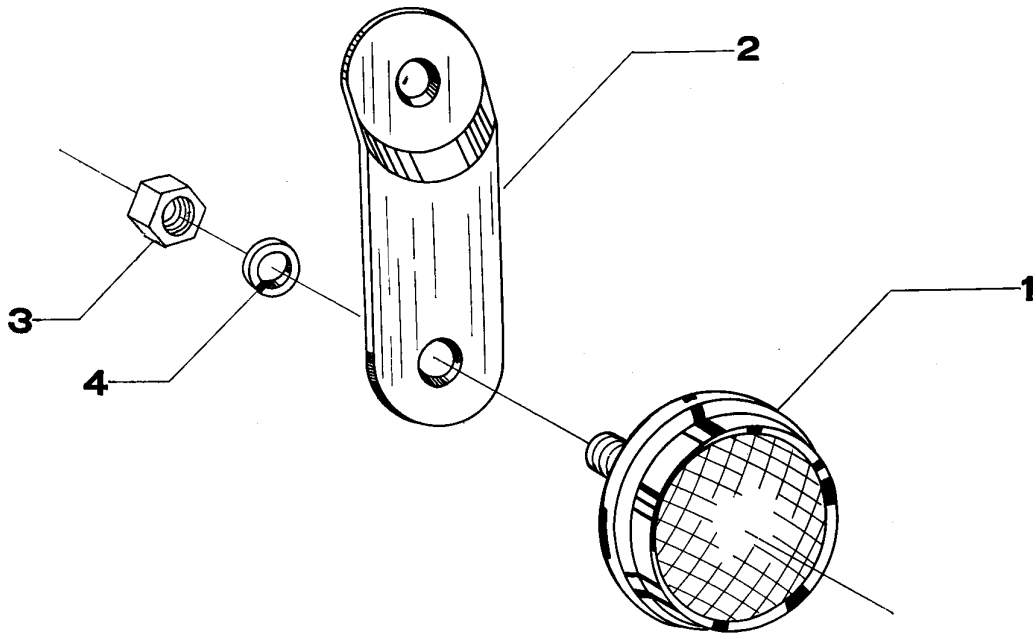

20) REFLEX REFLECTOR

FRONT REFLECTOR