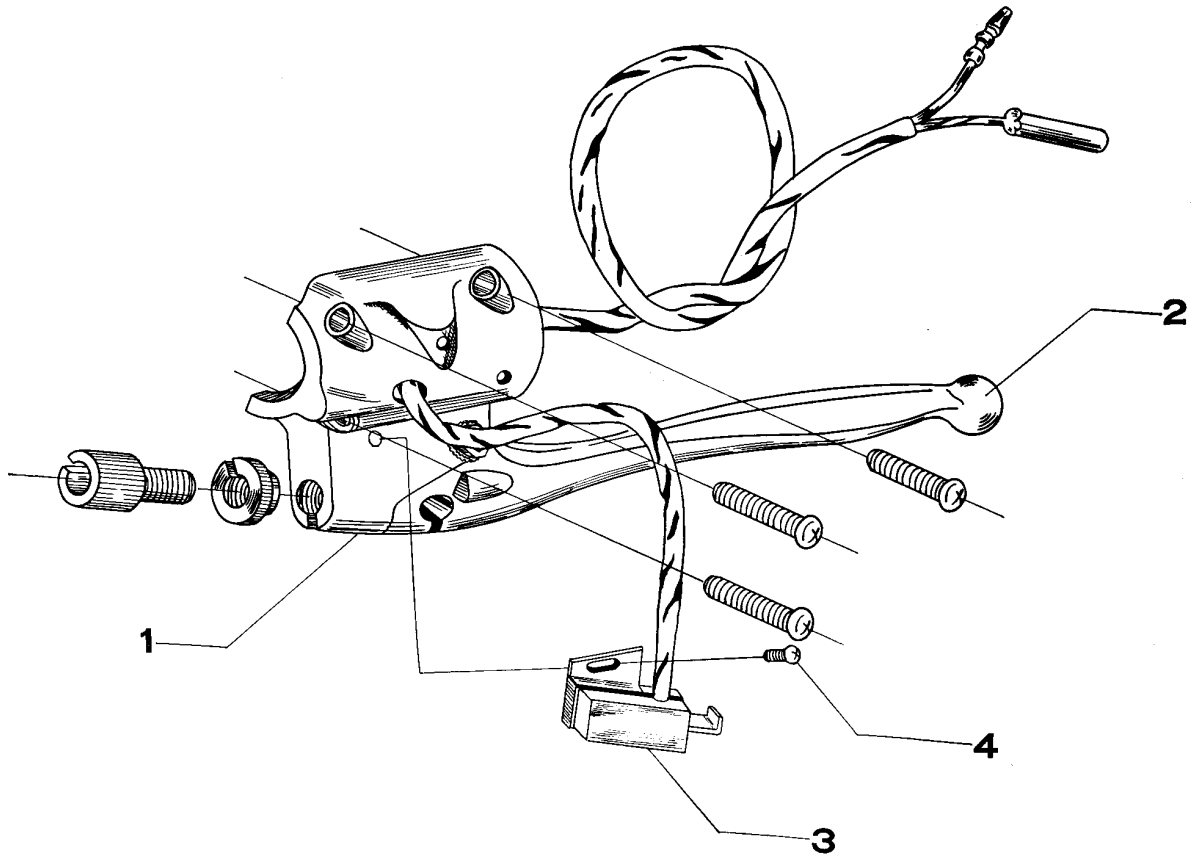

EXCLUSIVE

PARTS CATALOG

BRIDGESTONE100 *G / P • TMX*

CONTENTS

<u>INDEX NO.</u>	DESCRIPTION	PAGE
19)	THROTTLE GRIP. WIRE HARNESS	113--114
20)	REFLEX REFLECTOR.....	115--116
21)	MUFFLER. HALF CHAIN CASE. DUAL SEAT	117--118

INSTRUCTIONS FOR USING THE PARTS CATALOG

1. The parts listed in this catalog are exclusive for models 100G/P, 100TMX.
2. The other parts are identical with those of 100 Trail (OI) pipe. Please refer to the list of P8100 TWO.
3. Please file this catalog with 100 Trail (OI) pipe Parts Catalog following index No. 18-page 112

19) THROTTLE GRIP · WIRE HARNESS

19) THROTTLE GRIP - WIRE HARNESS

Index No.	Part No.	Part Name	No. Req'd	Unit Price US \$ (F.O.B.)	Interchangeability.				Remarks
					MIIRS	MISS	G/P	TMX	
	6104-5610	Throttle grip assy	1				0	0	
1	6141-5610	Right switch case	1				0	0	
2	6152-5610	Front brake lever	1				0	0	
3	6134-5610	Front stop switch	1				0	0	
4	0311-0306	Cross recd pan head screw	2				0	0	
	6153-5600	Right handle .grip	1				0	0	
5	8810-5610	Wire harness comp	1				0	0	
6	8813-5610	Sub wire harness	1				0	0	For Front stor smitch