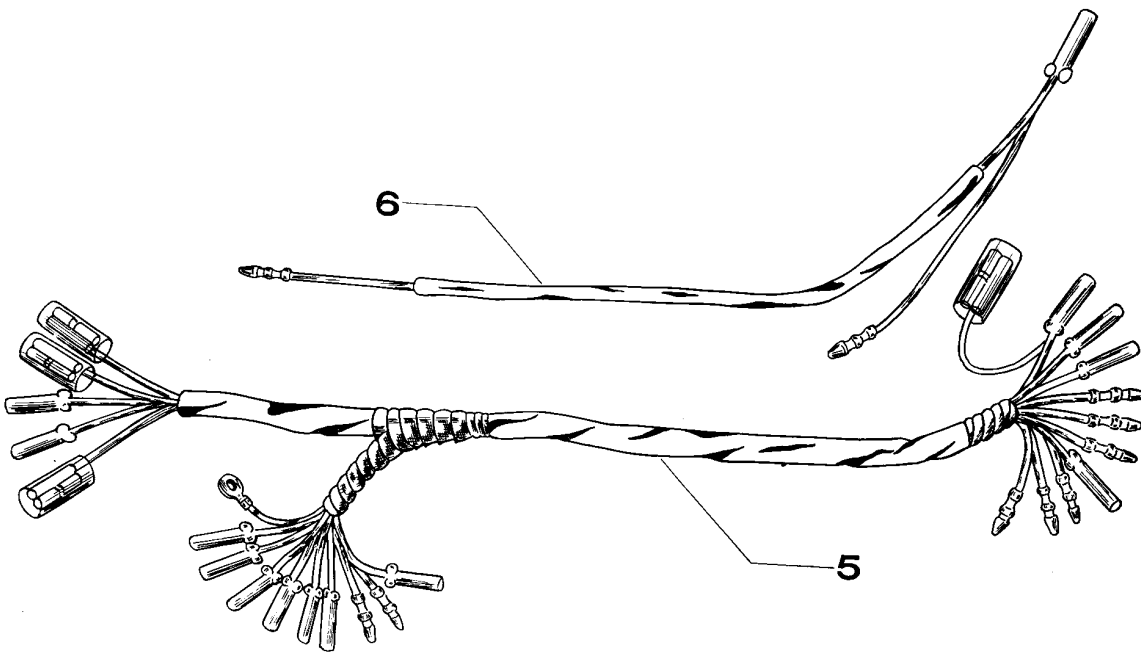

EXCLUSIVE

PARTS CATALOG

BRIDGESTONE100 *G / P • TMX*

CONTENTS

<u>INDEX NO.</u>	DESCRIPTION	PAGE
19)	THROTTLE GRIP. WIRE HARNESS	113--114
20)	REFLEX REFLECTOR.....	115--116
21)	MUFFLER. HALF CHAIN CASE. DUAL SEAT	117--118

INSTRUCTIONS FOR USING THE PARTS CATALOG

1. The parts listed in this catalog are exclusive for models 100G/P, 100TMX.
2. The other parts are identical with those of 100 Trail (OI) pipe. Please refer to the list of P8100 TWO.
3. Please file this catalog with 100 Trail (OI) pipe Parts Catalog following index No. 18-page 112

19) THROTTLE GRIP · WIRE HARNESS

19) THROTTLE GRIP - WIRE HARNESS

Index No.	Part No.	Part Name	No. Req'd	Unit Price US \$ (F.O.B.)	Interchangeability.				Remarks
					MIIRS	MISS	G/P	TMX	
	6104-5610	Throttle grip assy	1				0	0	
1	6141-5610	Right switch case	1				0	0	
2	6152-5610	Front brake lever	1				0	0	
3	6134-5610	Front stop switch	1				0	0	
4	0311-0306	Cross recd pan head screw	2				0	0	
	6153-5600	Right handle .grip	1				0	0	
5	8810-5610	Wire harness comp	1				0	0	
6	8813-5610	Sub wire harness	1				0	0	For Front stor smitch