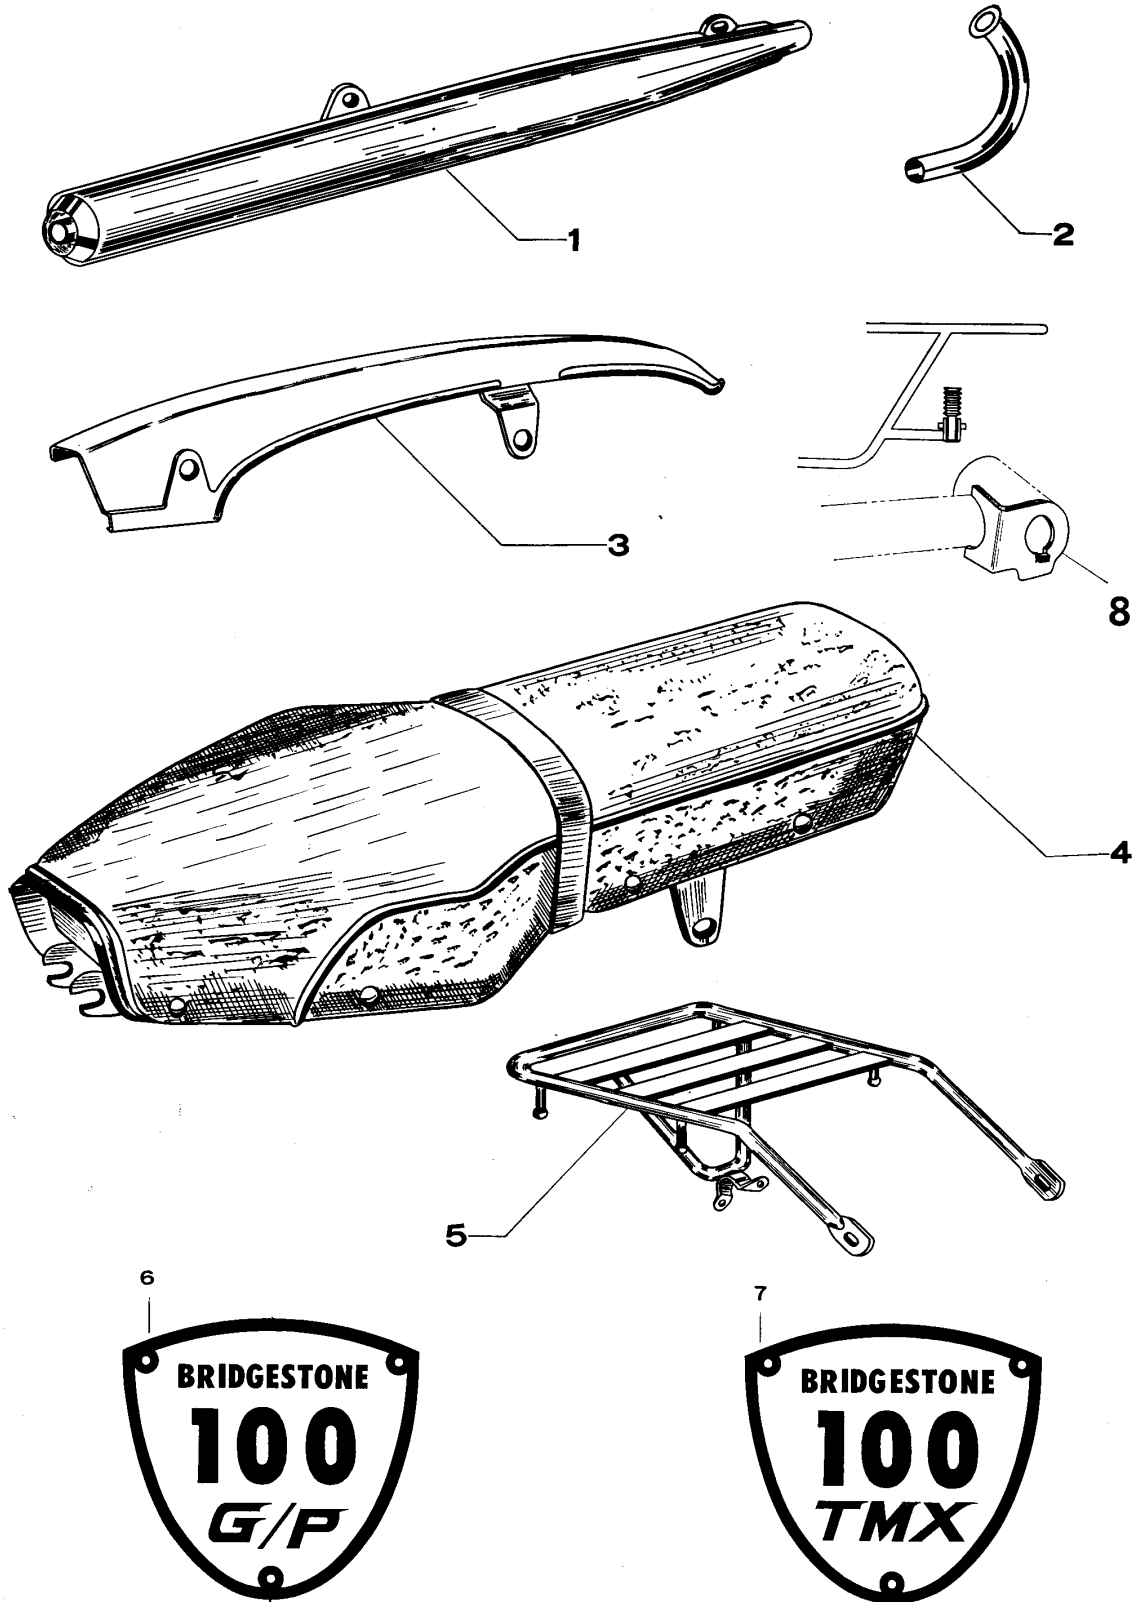

21) MUFFLER · HALF CHAIN CASE · DUAL SEAT