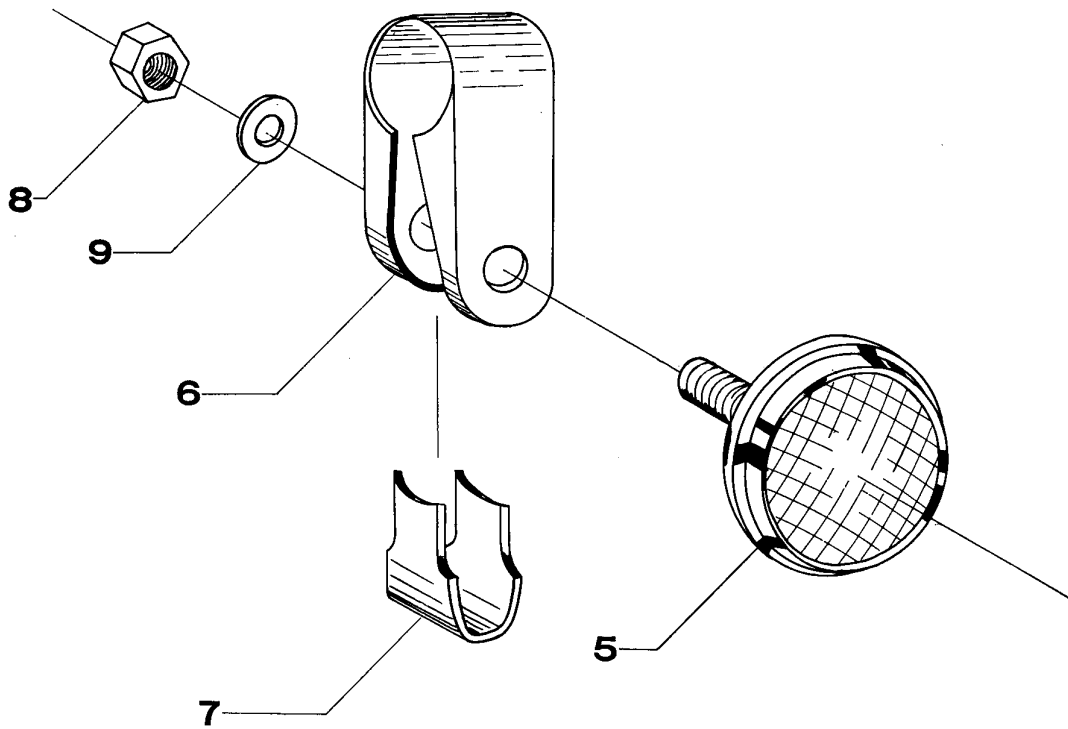

REAR REFLECTOR